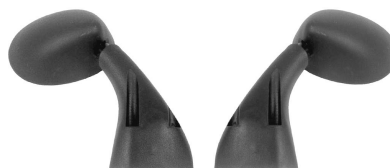

Gyro & Spree round

- 401-64510 Left and right side for Gyro and Spree, 3-3/4+face satin black round head, 8+chrome stem 8x1.25 RH thread and 7/8+clamp for either type mount. Sold in pairs.

Gyro & Spree rectangular

- 401-64520 Left and right side for Gyro and Spree, 3-1/4+x 4-1/2+ face satin black rectangular head, 8+chrome stem 8x1.25 RH thread and 7/8+clamp for either type mount. Sold in pairs.

Mirrors

Bar End Mirrors

- 401-34000 Chrome
 - 401-34010 Black
- Left or right side, 3+x 4+nominal face, 5+stem for 7/8+handlebars. Sold each.

Early CB's

- 401-30610 Left side
 - 401-30620 Right side
- CB models 4-1/2+diameter head, 10+stem 10x1.25 RH thread. Sold each.

Enduro Mirror

- 401-64580 Left or right side 4+ face satin black head, 8+black stem 10x1.25 RH mount. Rubber booted knuckle for folding out of way. Sold each.

Katana GSX600 88-97

- 401-78271 Right side
 - 401-78272 Left side
- Black OEM style for GSX600 88-97, GSX750 89-97. Replaces OEM numbers:
56500-20C40/41/42/30/19C00 right
56600-20C40/41/42/30/19C00 left
Sold each.